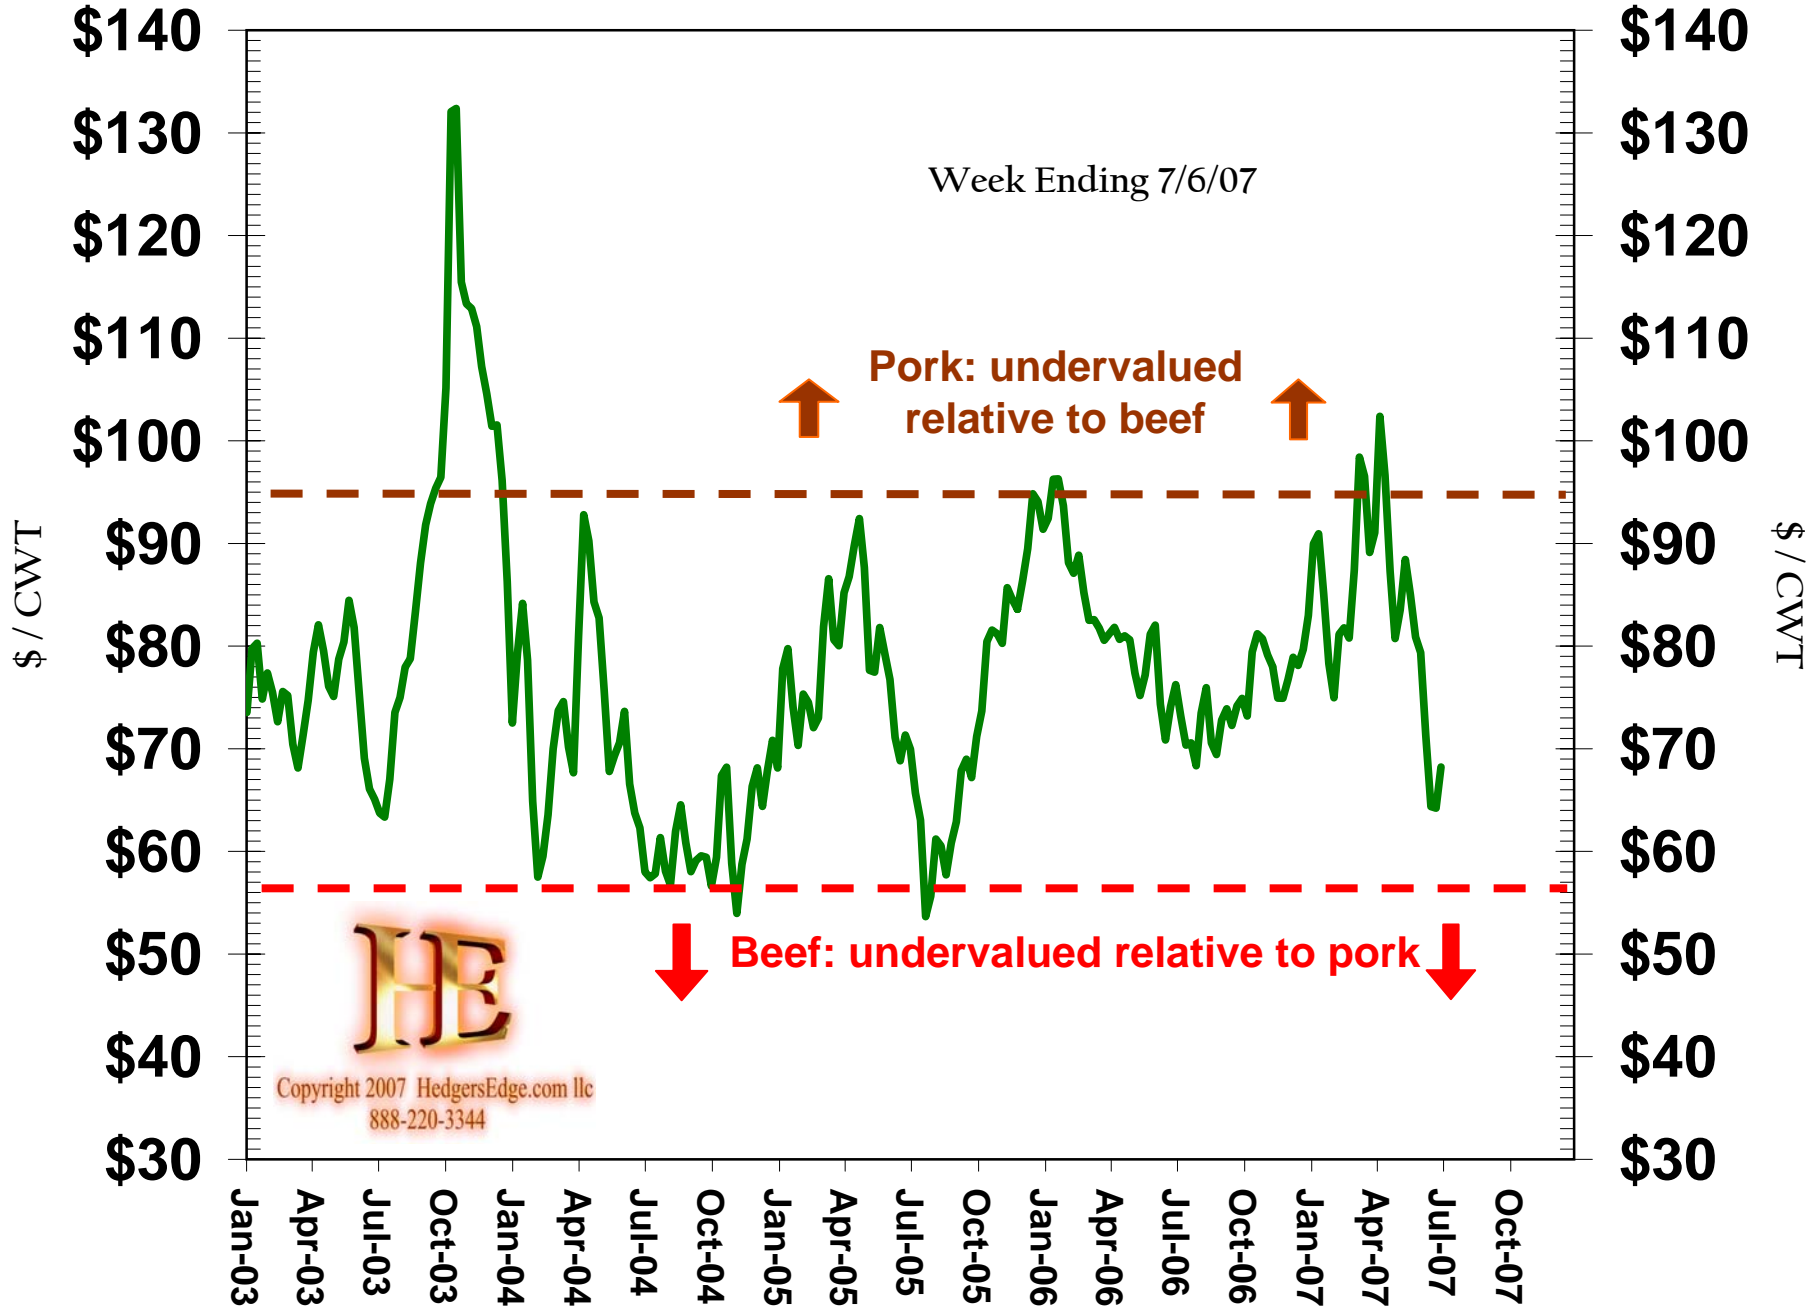

# Spread: Choice Beef Cutout minus Pork Cutout

HedgersEdge.com LLC 888-220-3344

Copyright 2007 HedgersEdge.com llc  
888-220-3344