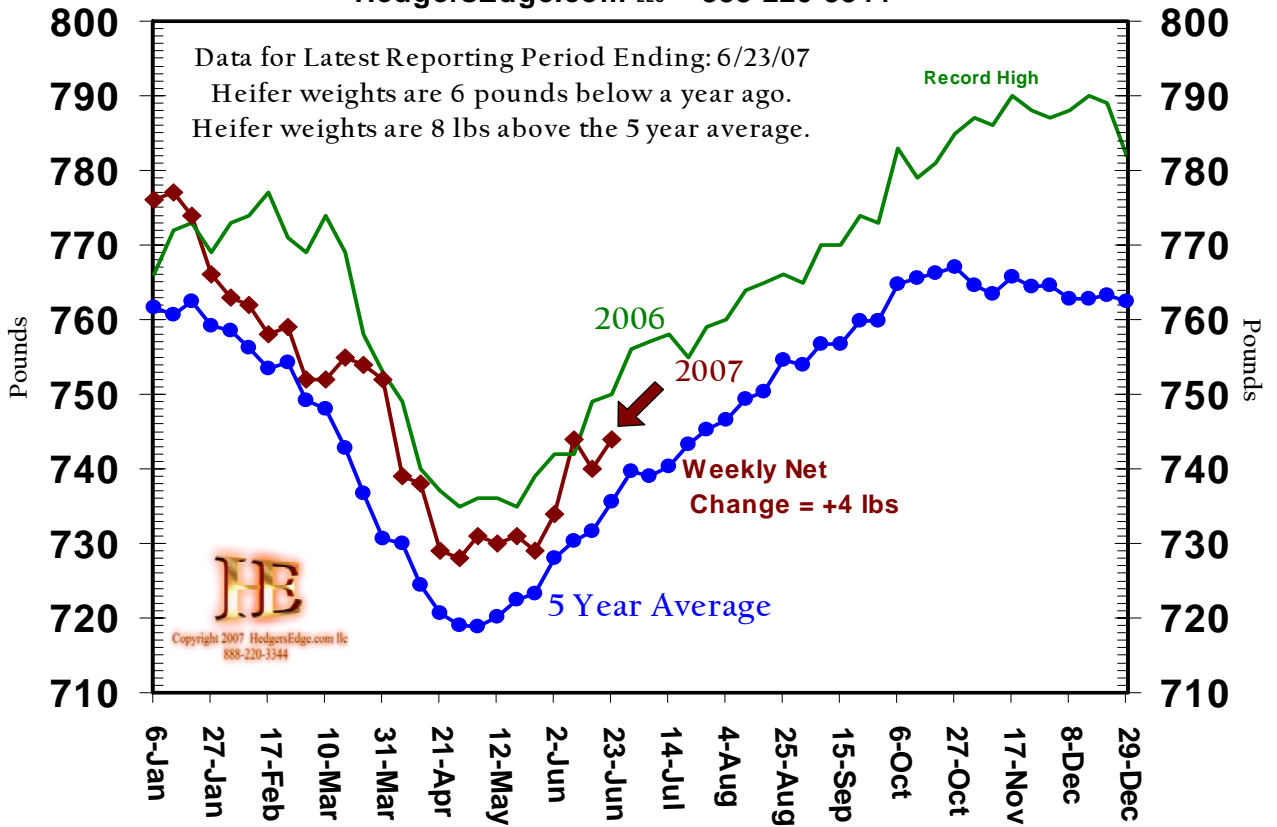

Federally Inspected Average Dressed Cattle Weights

HedgersEdge.com LLC 888-220-3344

Federally Inspected Dressed Steer Weights

HedgersEdge.com LLC 888-220-3344

Federally Inspected Dressed Heifer Weights

HedgersEdge.com LLC 888-220-3344