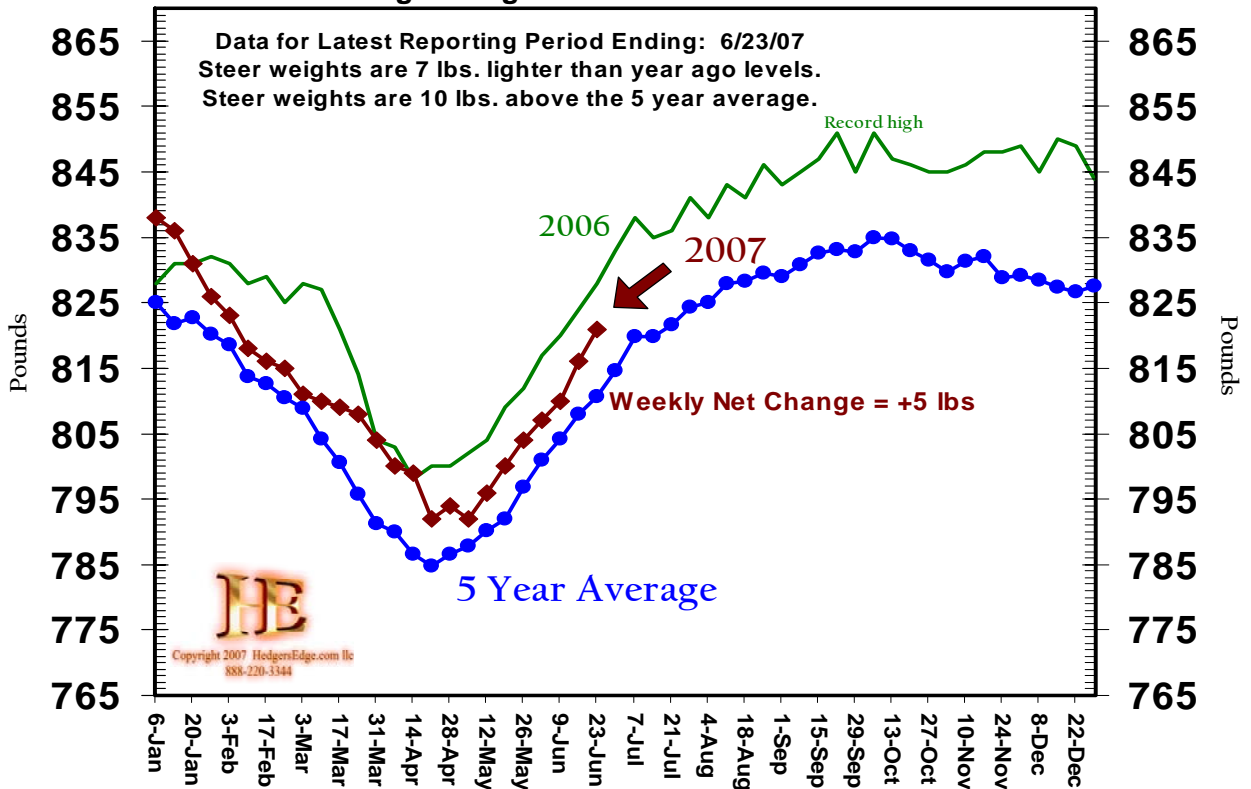

Federally Inspected Average Dressed Cattle Weights

HedgersEdge.com LLC 888-220-3344

Federally Inspected Dressed Steer Weights

HedgersEdge.com LLC 888-220-3344

Federally Inspected Dressed Heifer Weights

HedgersEdge.com LLC 888-220-3344