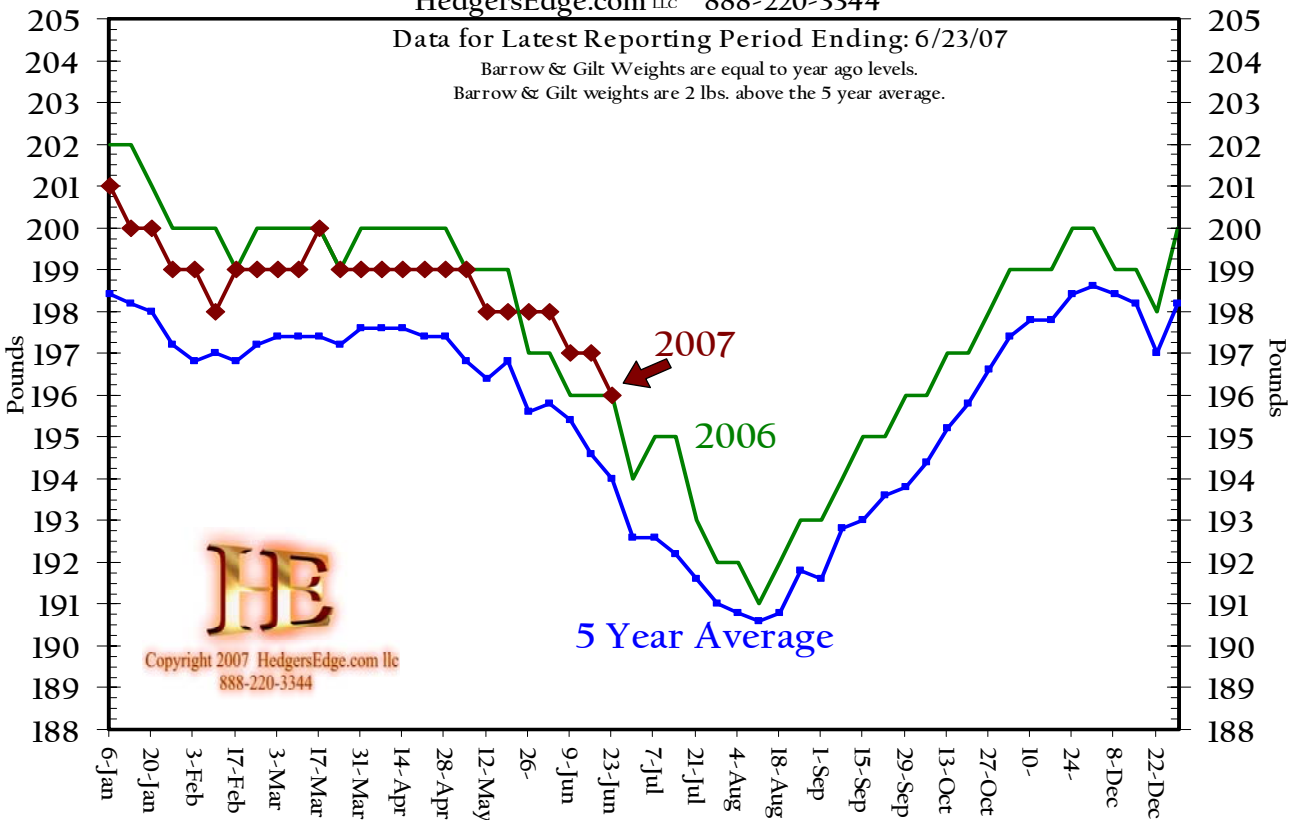

Federally Inspected Dressed Barrow & Gilt Weights

HedgersEdge.com LLC 888-220-3344