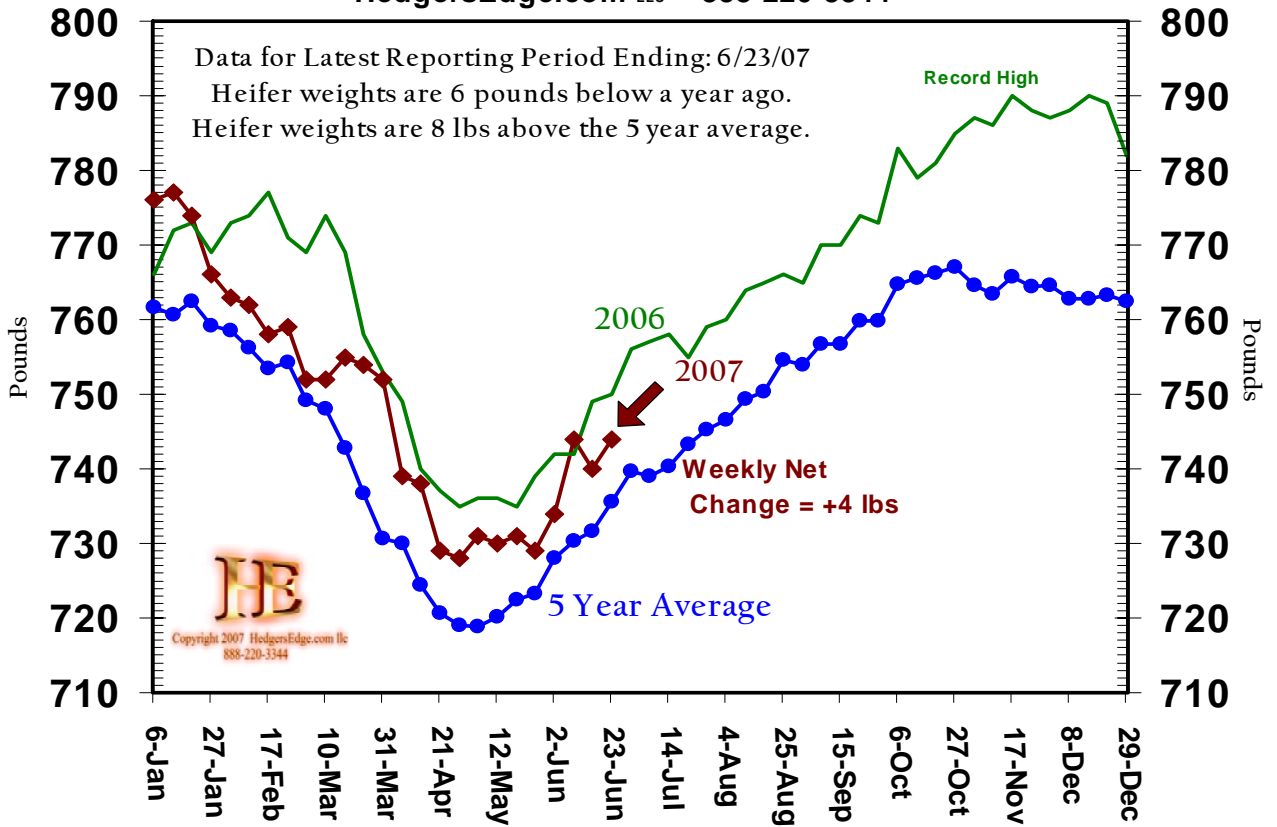

Federally Inspected Dressed Heifer Weights

HedgersEdge.com LLC 888-220-3344