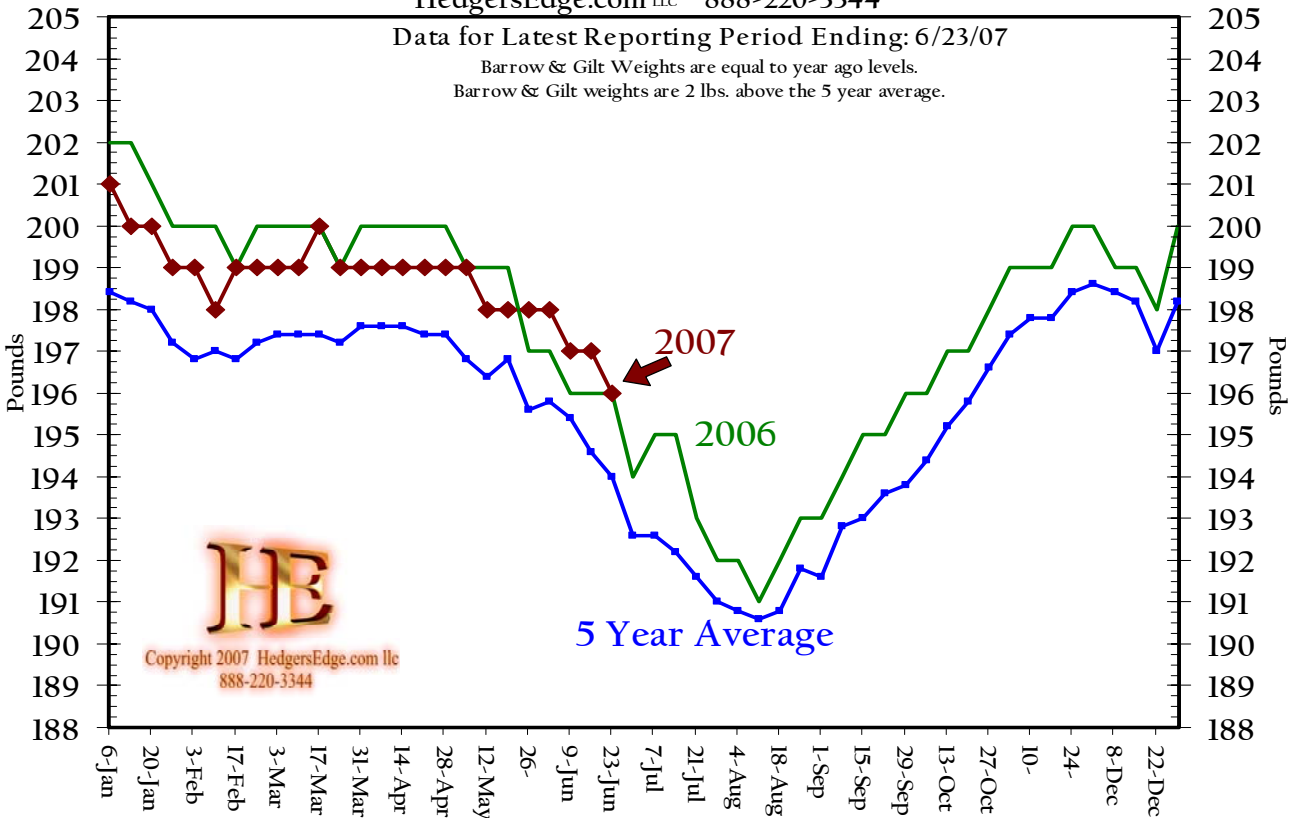

Federally Inspected Dressed Barrow & Gilt Weights

HedgersEdge.com LLC 888-220-3344