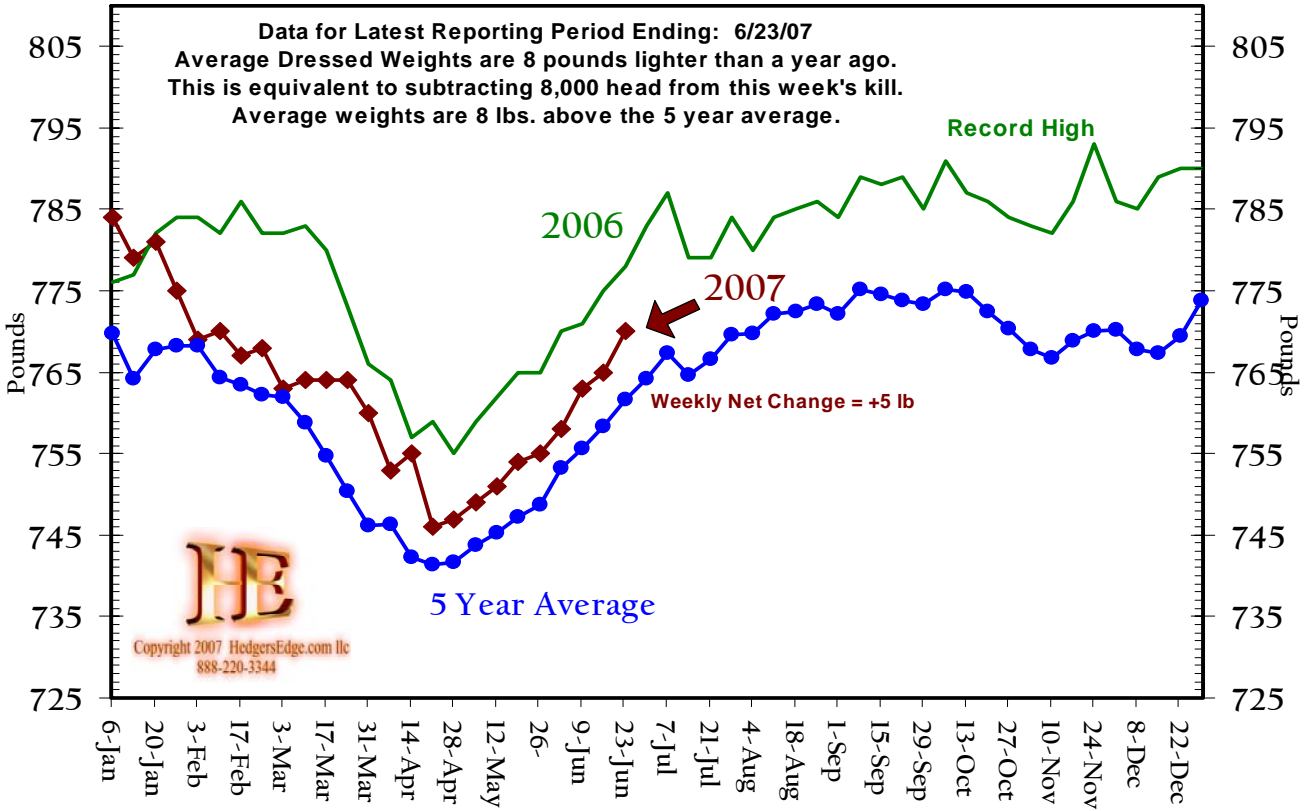

Federally Inspected Average Dressed Cattle Weights

HedgersEdge.com LLC 888-220-3344

Federally Inspected Dressed Steer Weights

HedgersEdge.com LLC 888-220-3344

Federally Inspected Dressed Heifer Weights

HedgersEdge.com LLC 888-220-3344