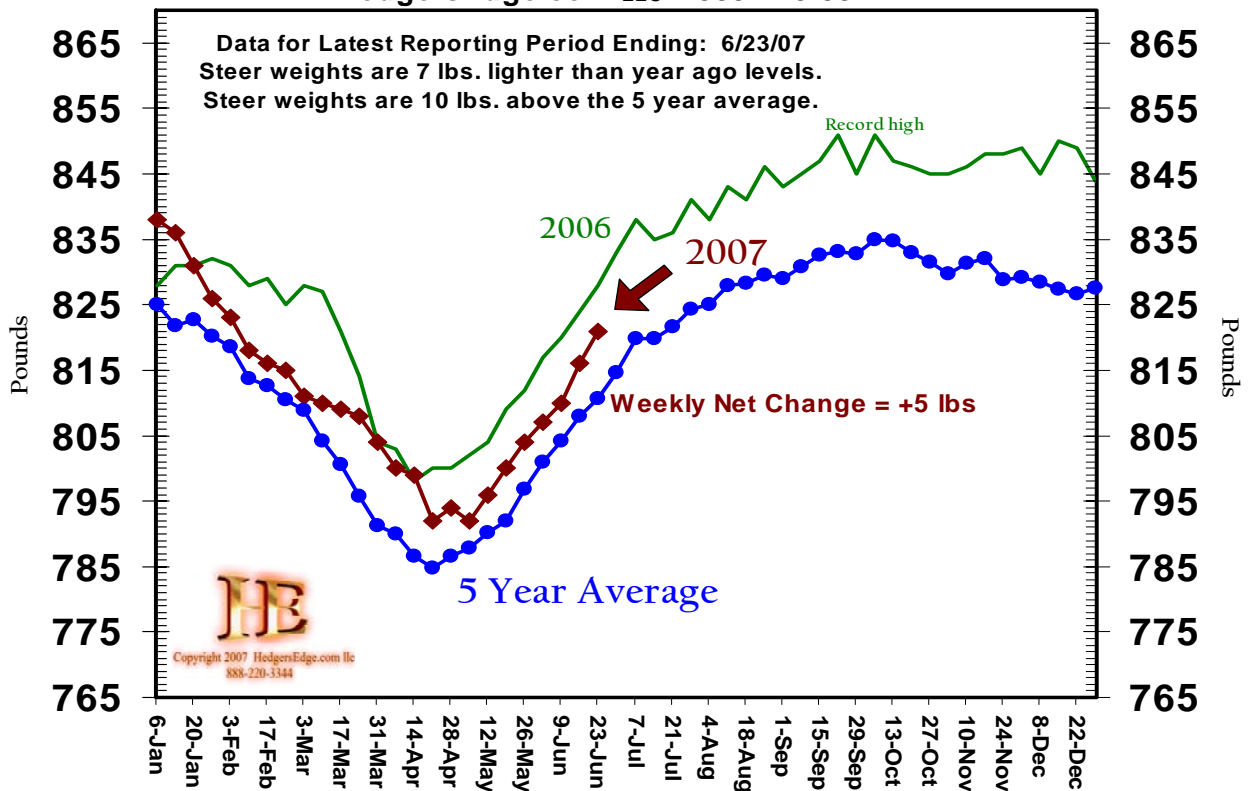

Federally Inspected Dressed Steer Weights

HedgersEdge.com LLC 888-220-3344