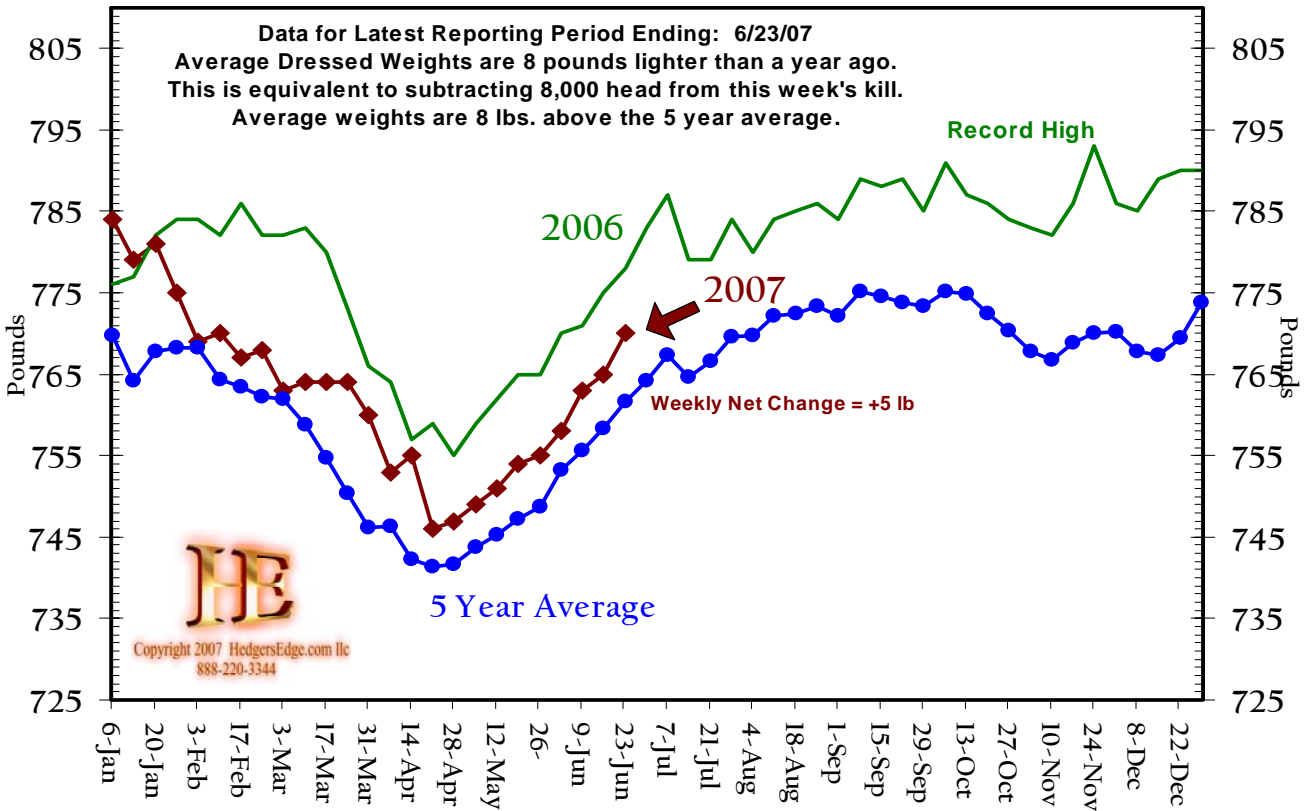

## Federally Inspected Average Dressed Cattle Weights

HedgersEdge.com LLC 888-220-3344