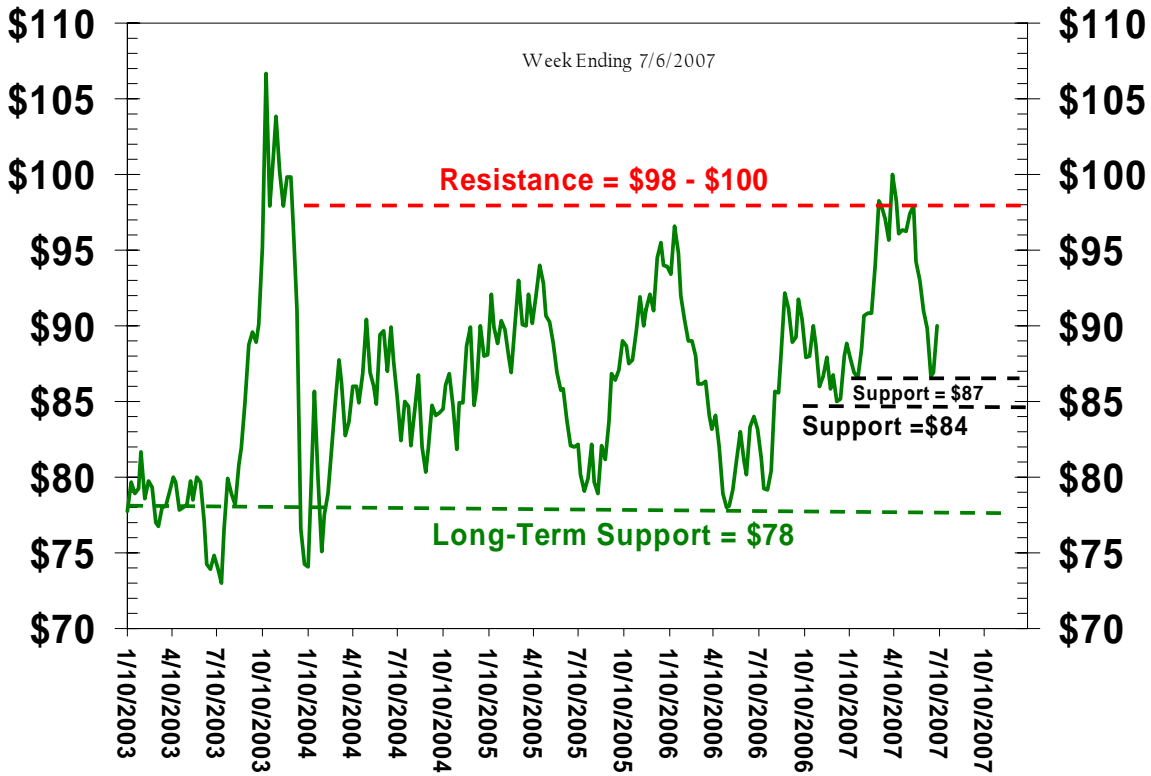

Western Kansas Fed Steer Weekly Average Price 2003-Present

Copyright 2007 HedgersEdge.com llc
888-220-3344

HedgersEdge.com LLC 888-220-3344

Choice Cutout Weekly Average Price 2003-Present

2003-Present

HedgersEdge.com LLC 888-220-3344