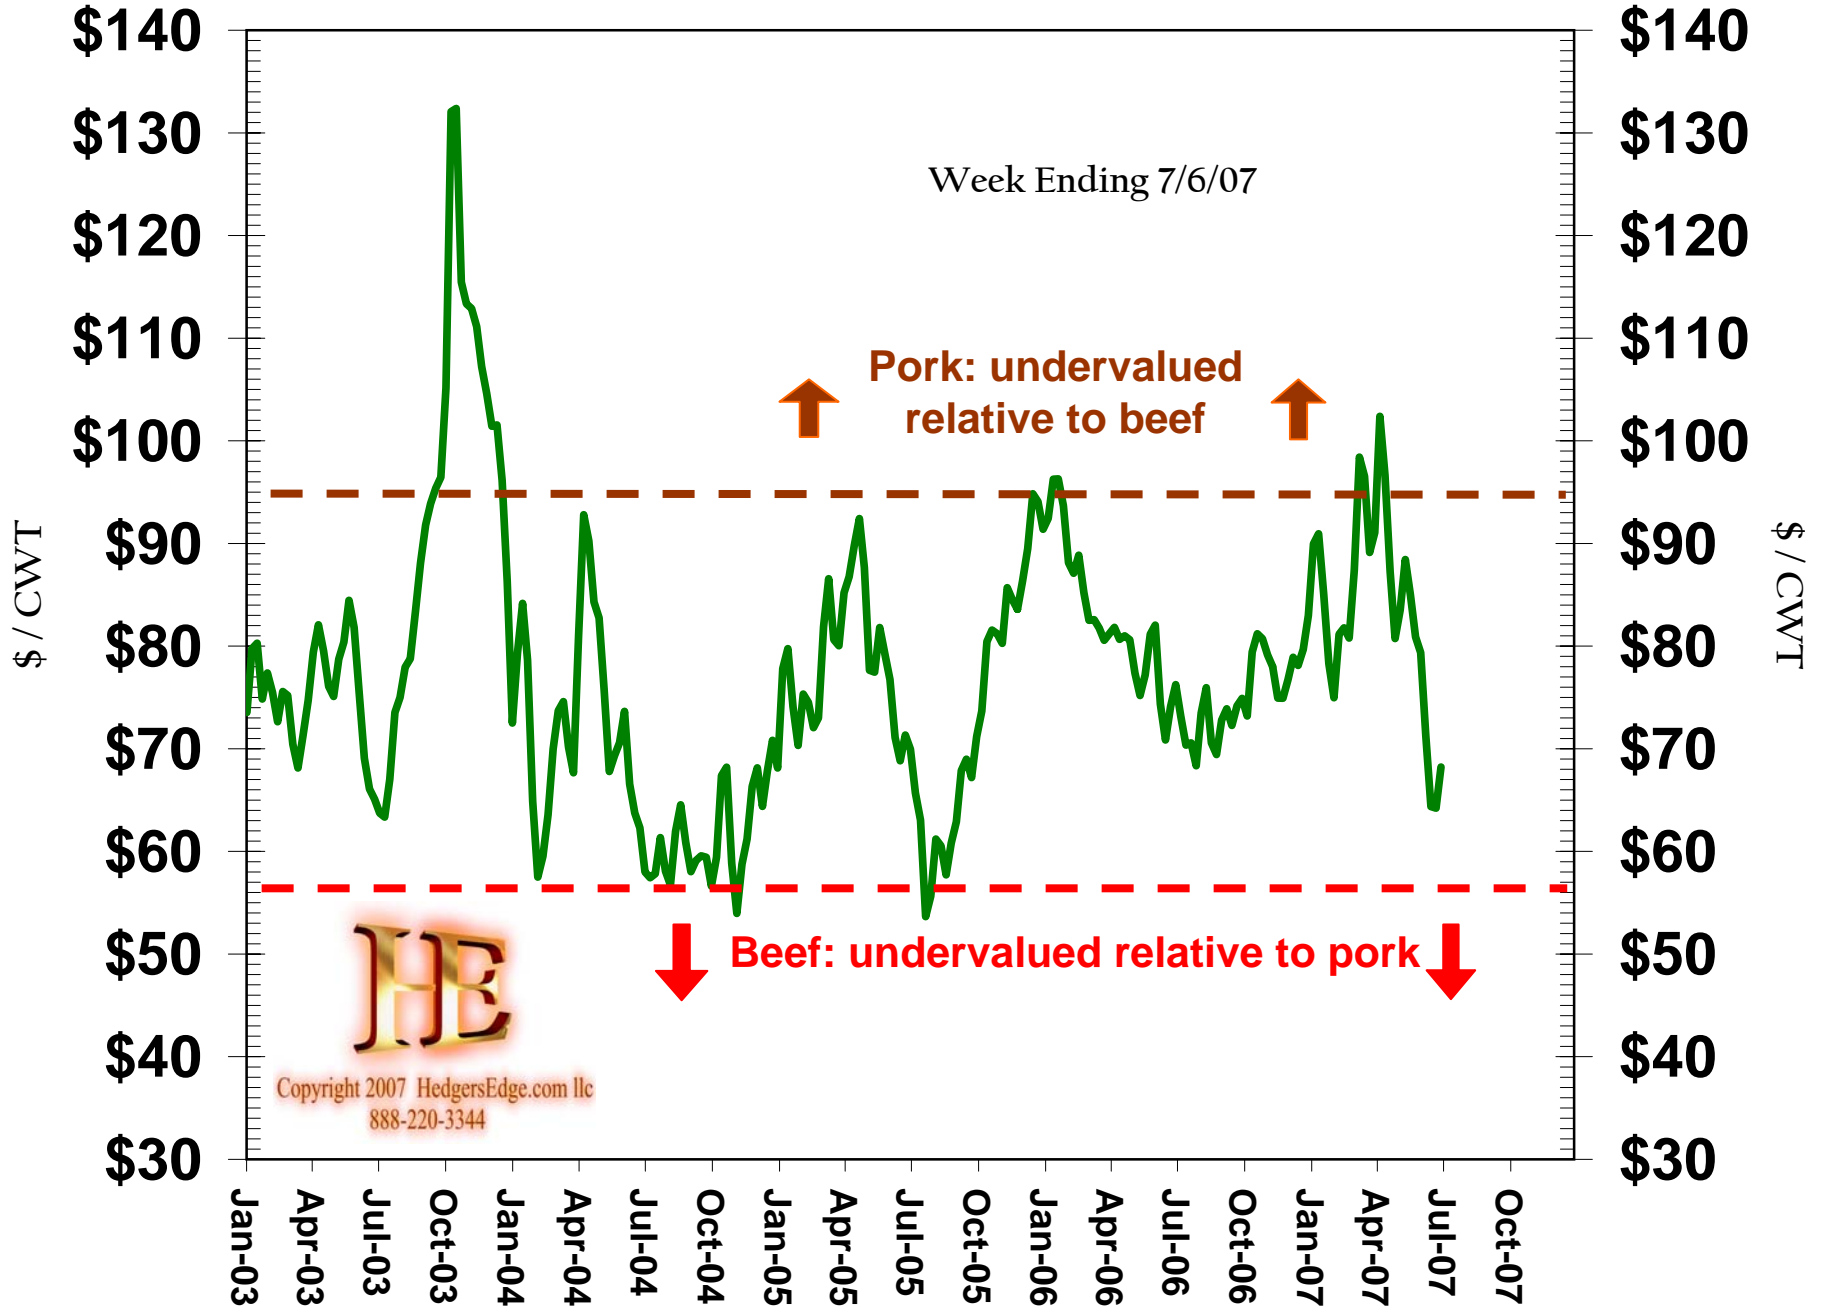

Spread: Choice Beef Cutout minus Pork Cutout

HedgersEdge.com LLC 888-220-3344

Copyright 2007 HedgersEdge.com llc
888-220-3344